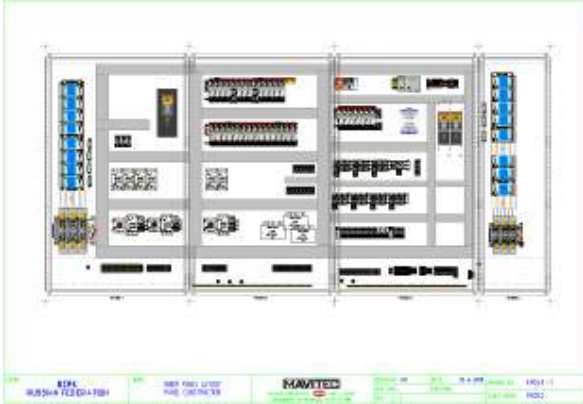

Control Panels

Engineering

Engineering is done in-house, so your wishes and requirements are directed straight to the responsible person. With our engineering department all your specific wishes/requirements are discussed before starting production. In this way we offer short communication lines, resulting in less possible errors.

Visualisation

As Intouch Wonderware software partner for many years we are capable of offering you a complete visualisation of your process in the touchscreen and/or PC control. All this is done in-house and can easily be specified to customer wishes.

Product range

All panels are engineered, constructed and commissioned according to our "Custom made" principle. Due to our extensive experience in the field of panel construction, we are capable of offering a product range varying from a one switch panel to complex PLC, PC or touch screen controlled panels.

Our standard product line consists of Siemens PLC and Siemens switchgear. However other brands are known to us and are therefore easily implemented in the panel required.